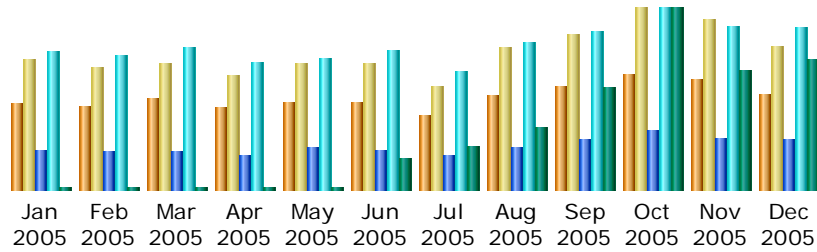

Last Update: 02 Mar 2006 - 01:42

Reported period: Dec 2005 OK

Summary

Reported period	Month Dec 2005				
First visit	01 Dec 2005 - 00:01				
Last visit	31 Dec 2005 - 23:48				
	Unique visitors	Number of visits	Pages	Hits	Bandwidth
Viewed traffic *	4464	6735 (1.5 visits/visitor)	22763 (3.37 pages/visit)	74212 (11.01 hits/visit)	2.44 GB (379.8 KB/visit)
Not viewed traffic *			27539	28815	3.50 GB

* Not viewed traffic includes traffic generated by robots, worms, or replies with special HTTP status codes.

Monthly history

Month	Unique visitors	Number of visits	Pages	Hits	Bandwidth
Jan 2005	4047	6113	17734	62751	18.64 MB
Feb 2005	3933	5702	16697	60901	18.38 MB
Mar 2005	4345	5950	16537	65039	20.06 MB
Apr 2005	3801	5335	14807	58413	18.14 MB
May 2005	4167	5914	18376	60448	18.62 MB
Jun 2005	4107	5969	17449	63977	591.73 MB
Jul 2005	3412	4922	15303	54048	849.82 MB
Aug 2005	4435	6722	19185	67766	1.16 GB
Sep 2005	4926	7387	22624	71662	1.93 GB
Oct 2005	5458	8530	27264	82564	3.41 GB
Nov 2005	5166	7978	23086	74732	2.27 GB
Dec 2005	4464	6735	22763	74212	2.44 GB
Total	52261	77257	231825	796513	12.71 GB