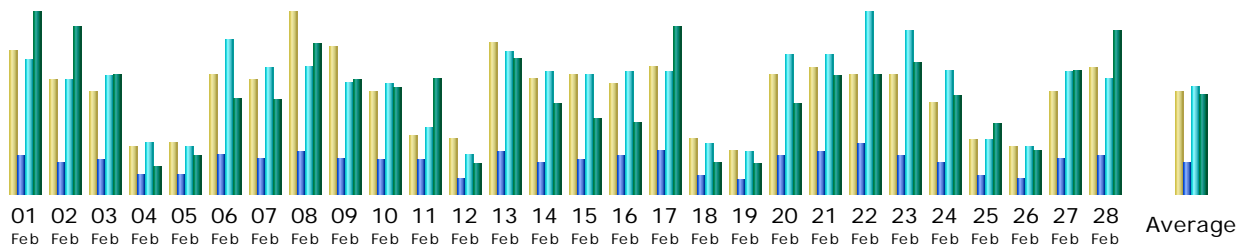

Days of month

Day	Number of visits	Pages	Hits	Bandwidth
01 Feb 2006	367	939	3374	149.99 MB
02 Feb 2006	291	788	2873	138.96 MB
03 Feb 2006	262	822	2974	98.58 MB